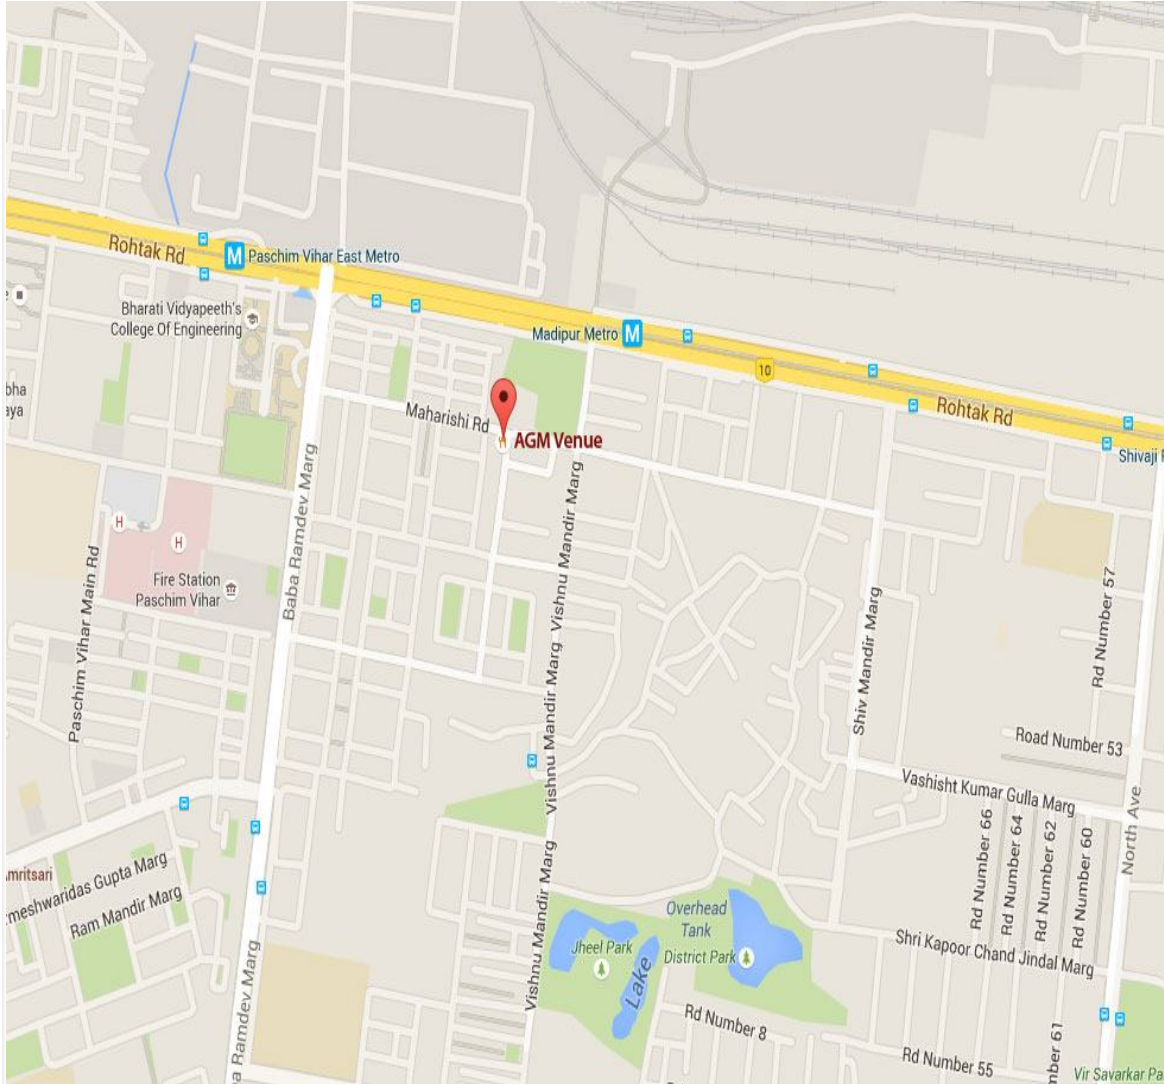

## Route Map and Land Marks near the Venue of the Annual General Meeting:-

### AGM Venue:-

Shudh Banquet, 25, Paschim Vihar Extension, Main Rohtak road, Opp. Metro Pillar No. 195, New Delhi – 110063