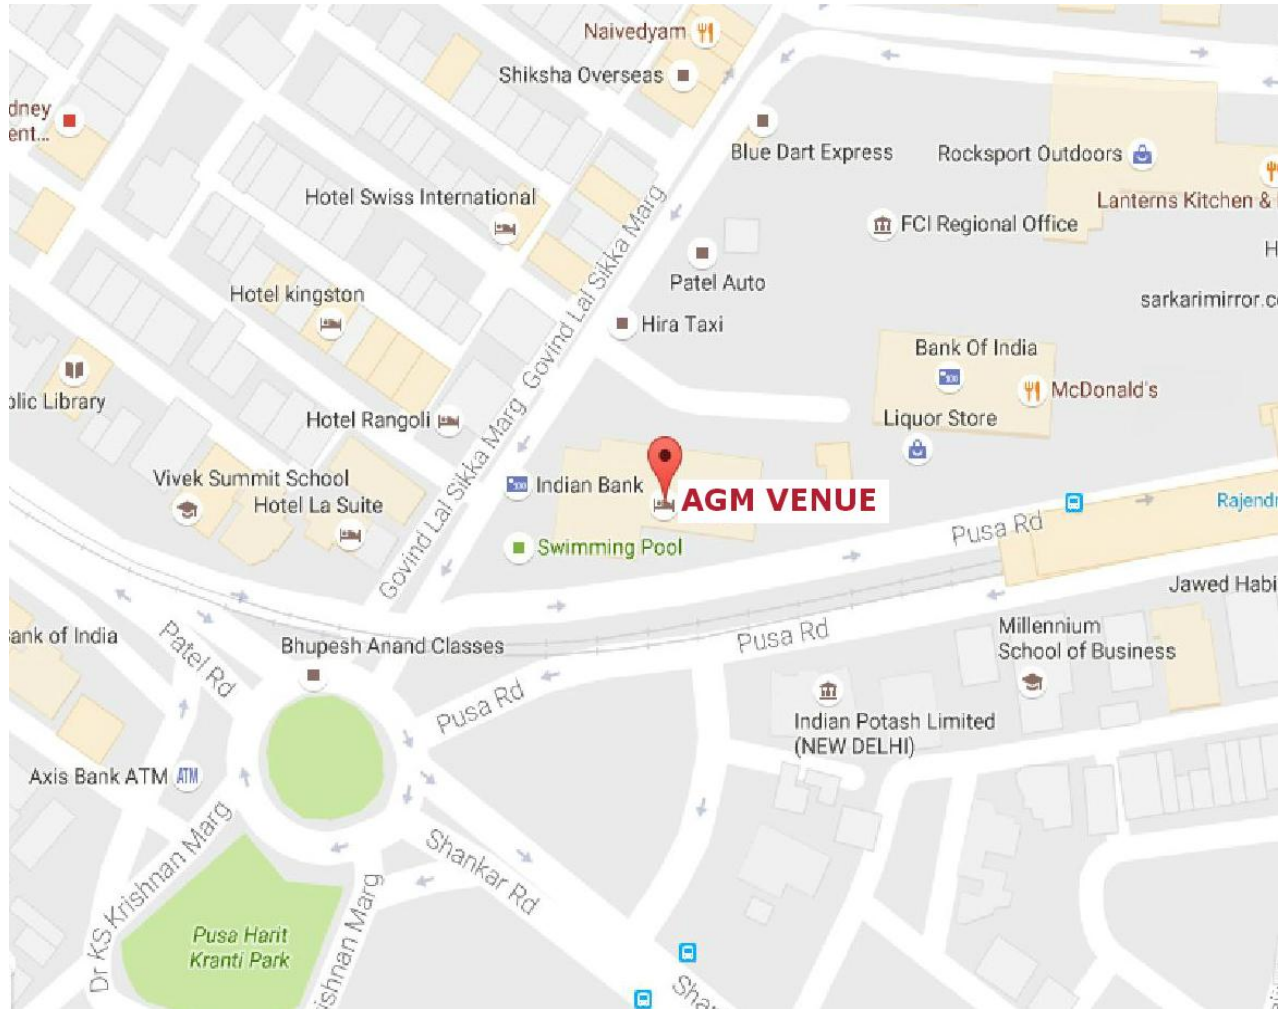

Route Map and Land Marks near the Venue of the Annual General Meeting:-

AGM Venue:-

Conference Hall No. 2, Jaypee Siddharth, 3, Rajendra Place, New Delhi – 110008